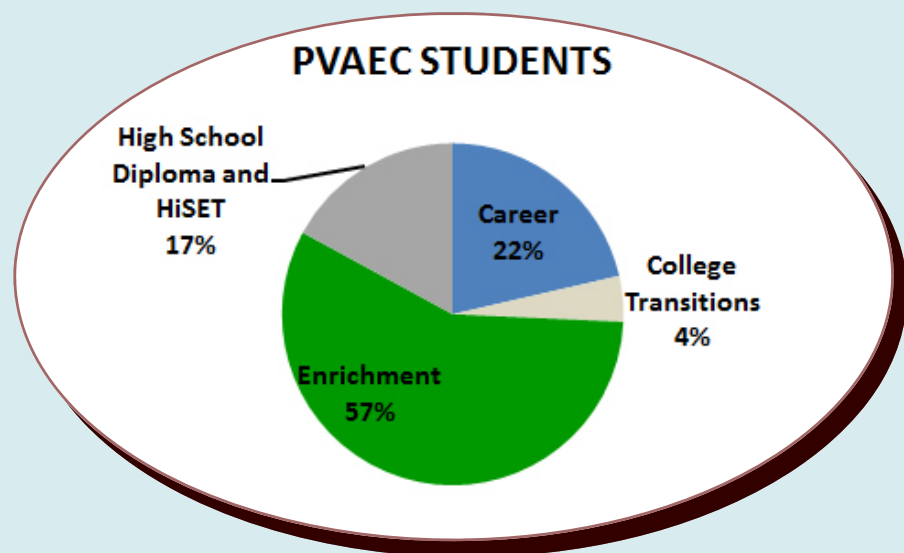

PISCATAQUIS VALLEY ADULT EDUCATION COOPERATIVE

February 2015

Volume 1, Issue 2

PVAEC Winter 2015 Edition

Upcoming Course:
Certified Nursing Assistant
Spring 2015

We are currently recruiting students for our upcoming Certified Nursing Assistant course. Space in this class is limited to 10 students. The CNA consists of 128 hours of classroom and lab instruction, and 80 hours of clinical time.

A Bit About Our Students

We served 416 students during the 2014 calendar year. Here is how their programs broke down:

Things you can do in the Winter:

- Have a snowball fight
- Build a snowman
- Read a book
- Bake cookies
- Go ice skating
- File your income taxes
- Learn a new skill by registering for classes with PVAEC!